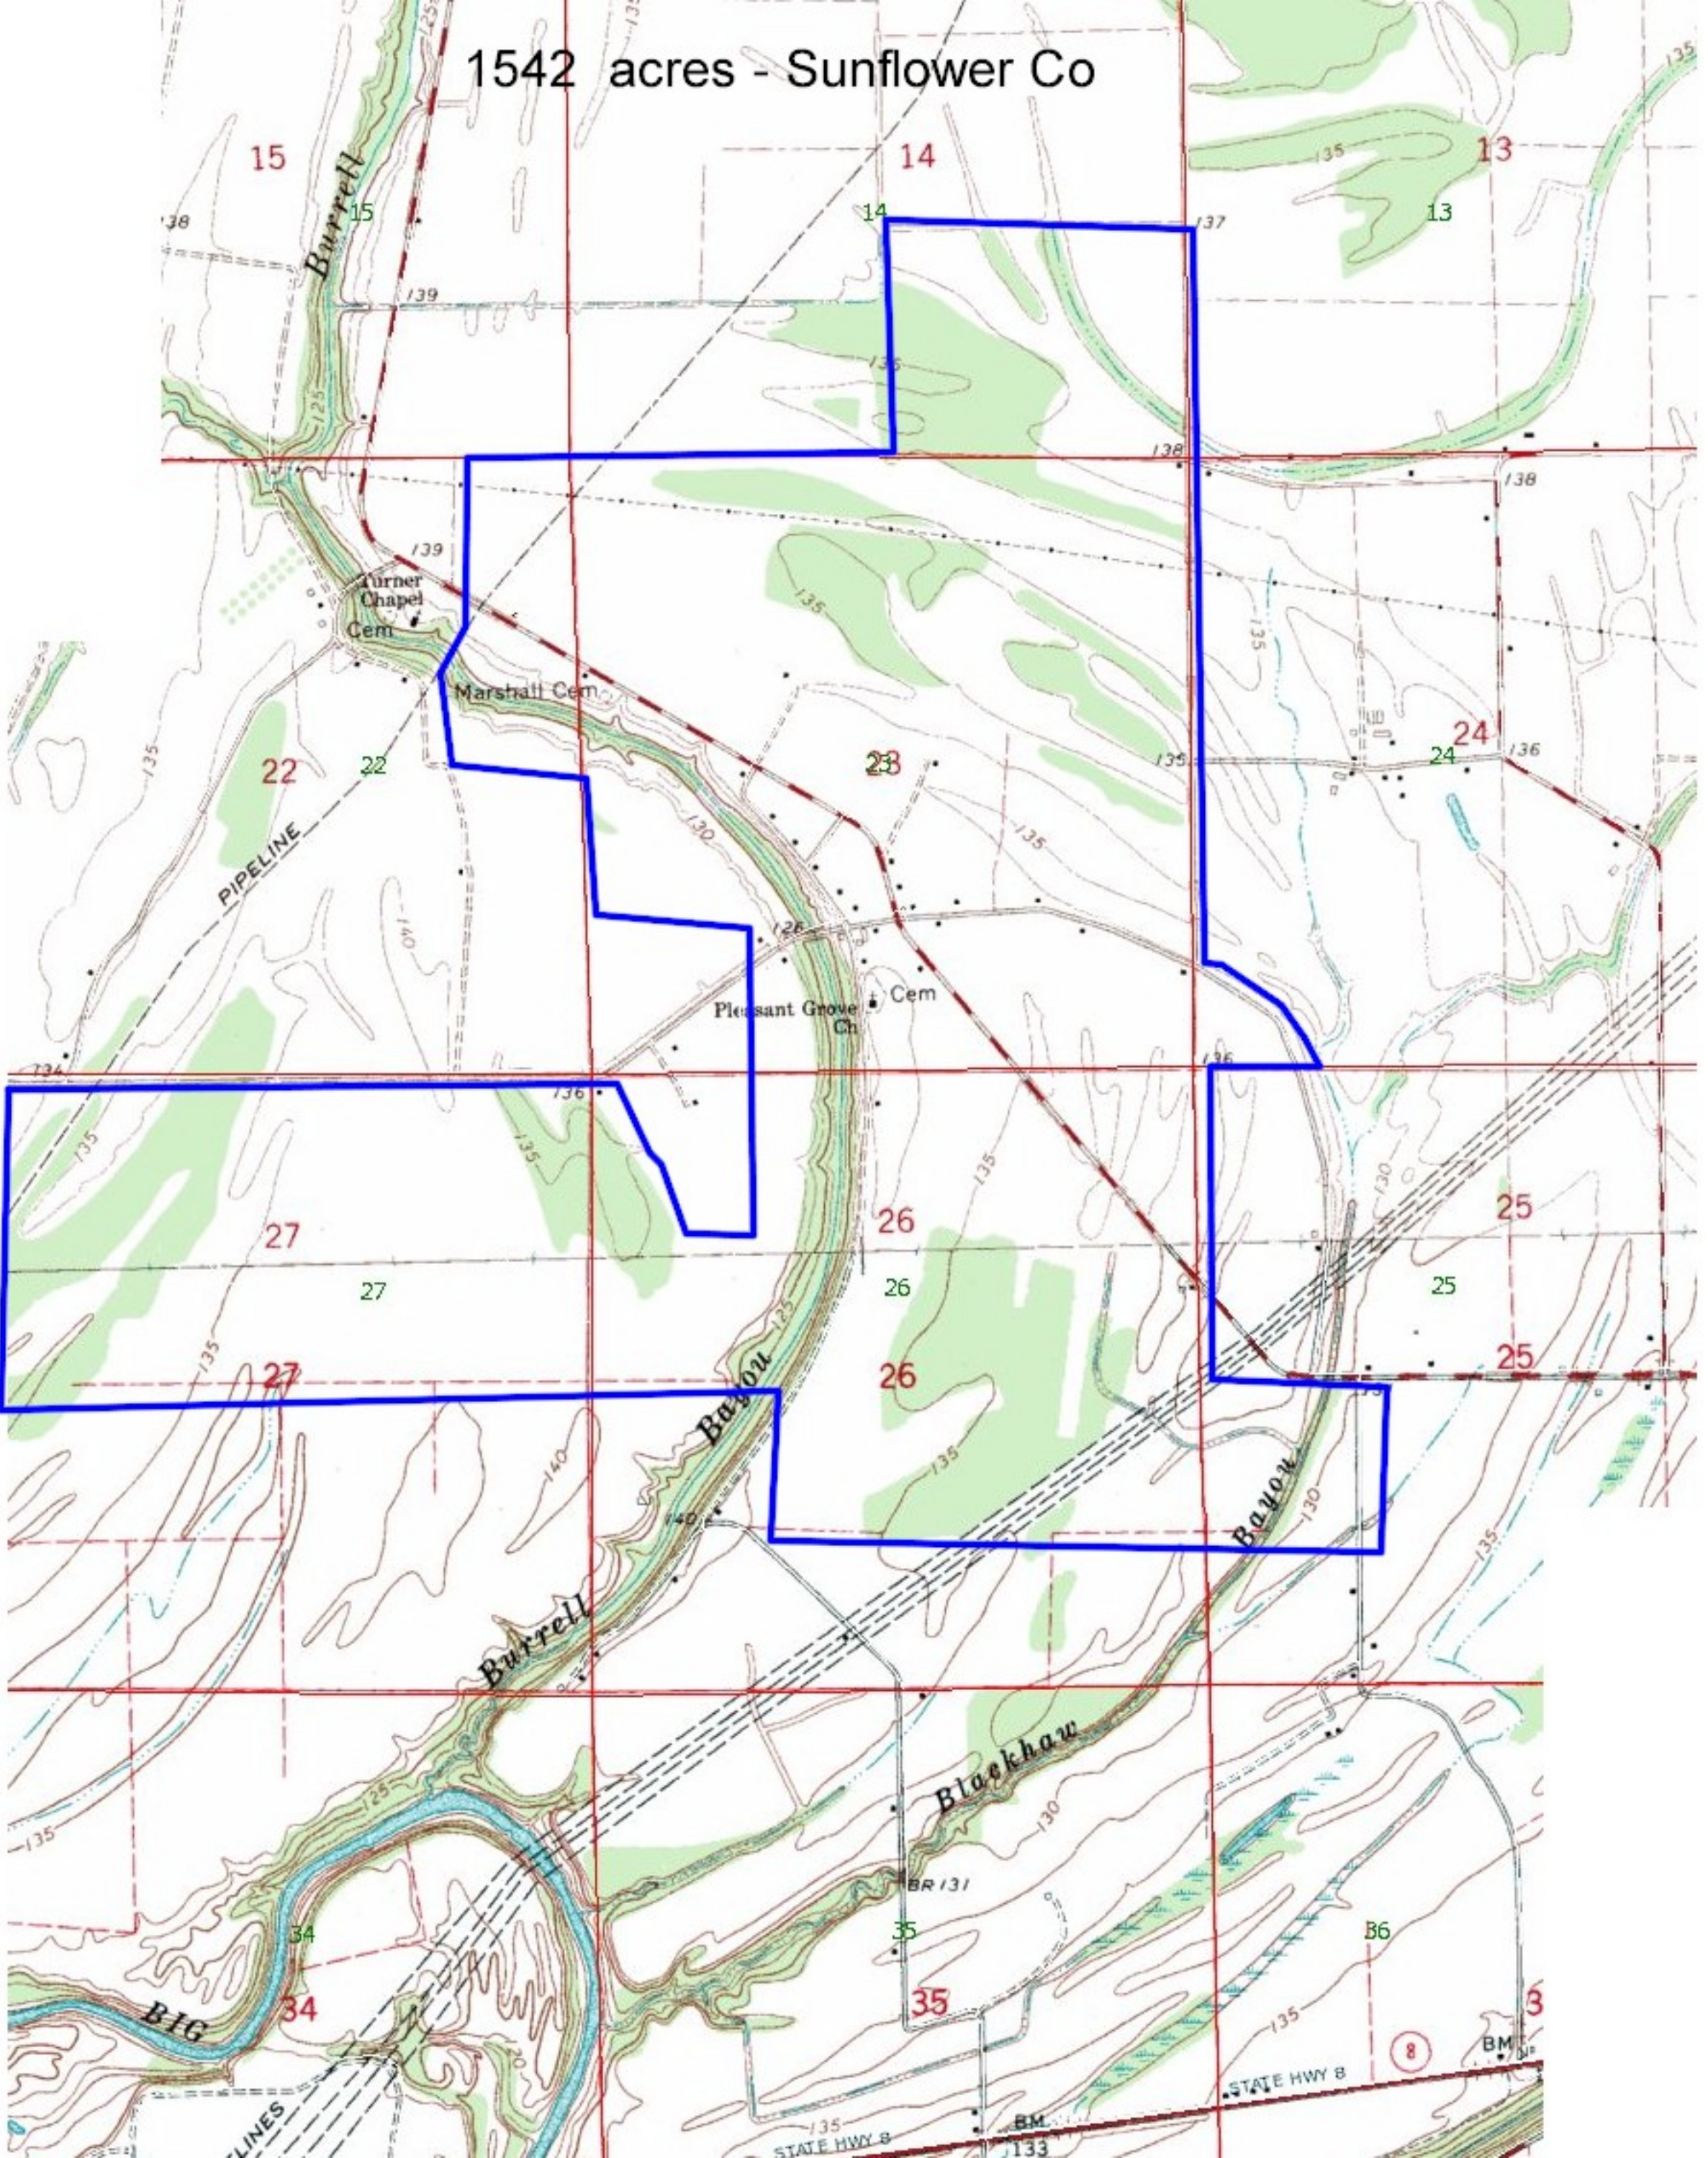

1542 acres - Sunflower Co

1542 Acres Sunflower Co.

33.77394, -90.5740

33.76969, -90.59427

33.75528, -90.57907

33.74371, -90.58679