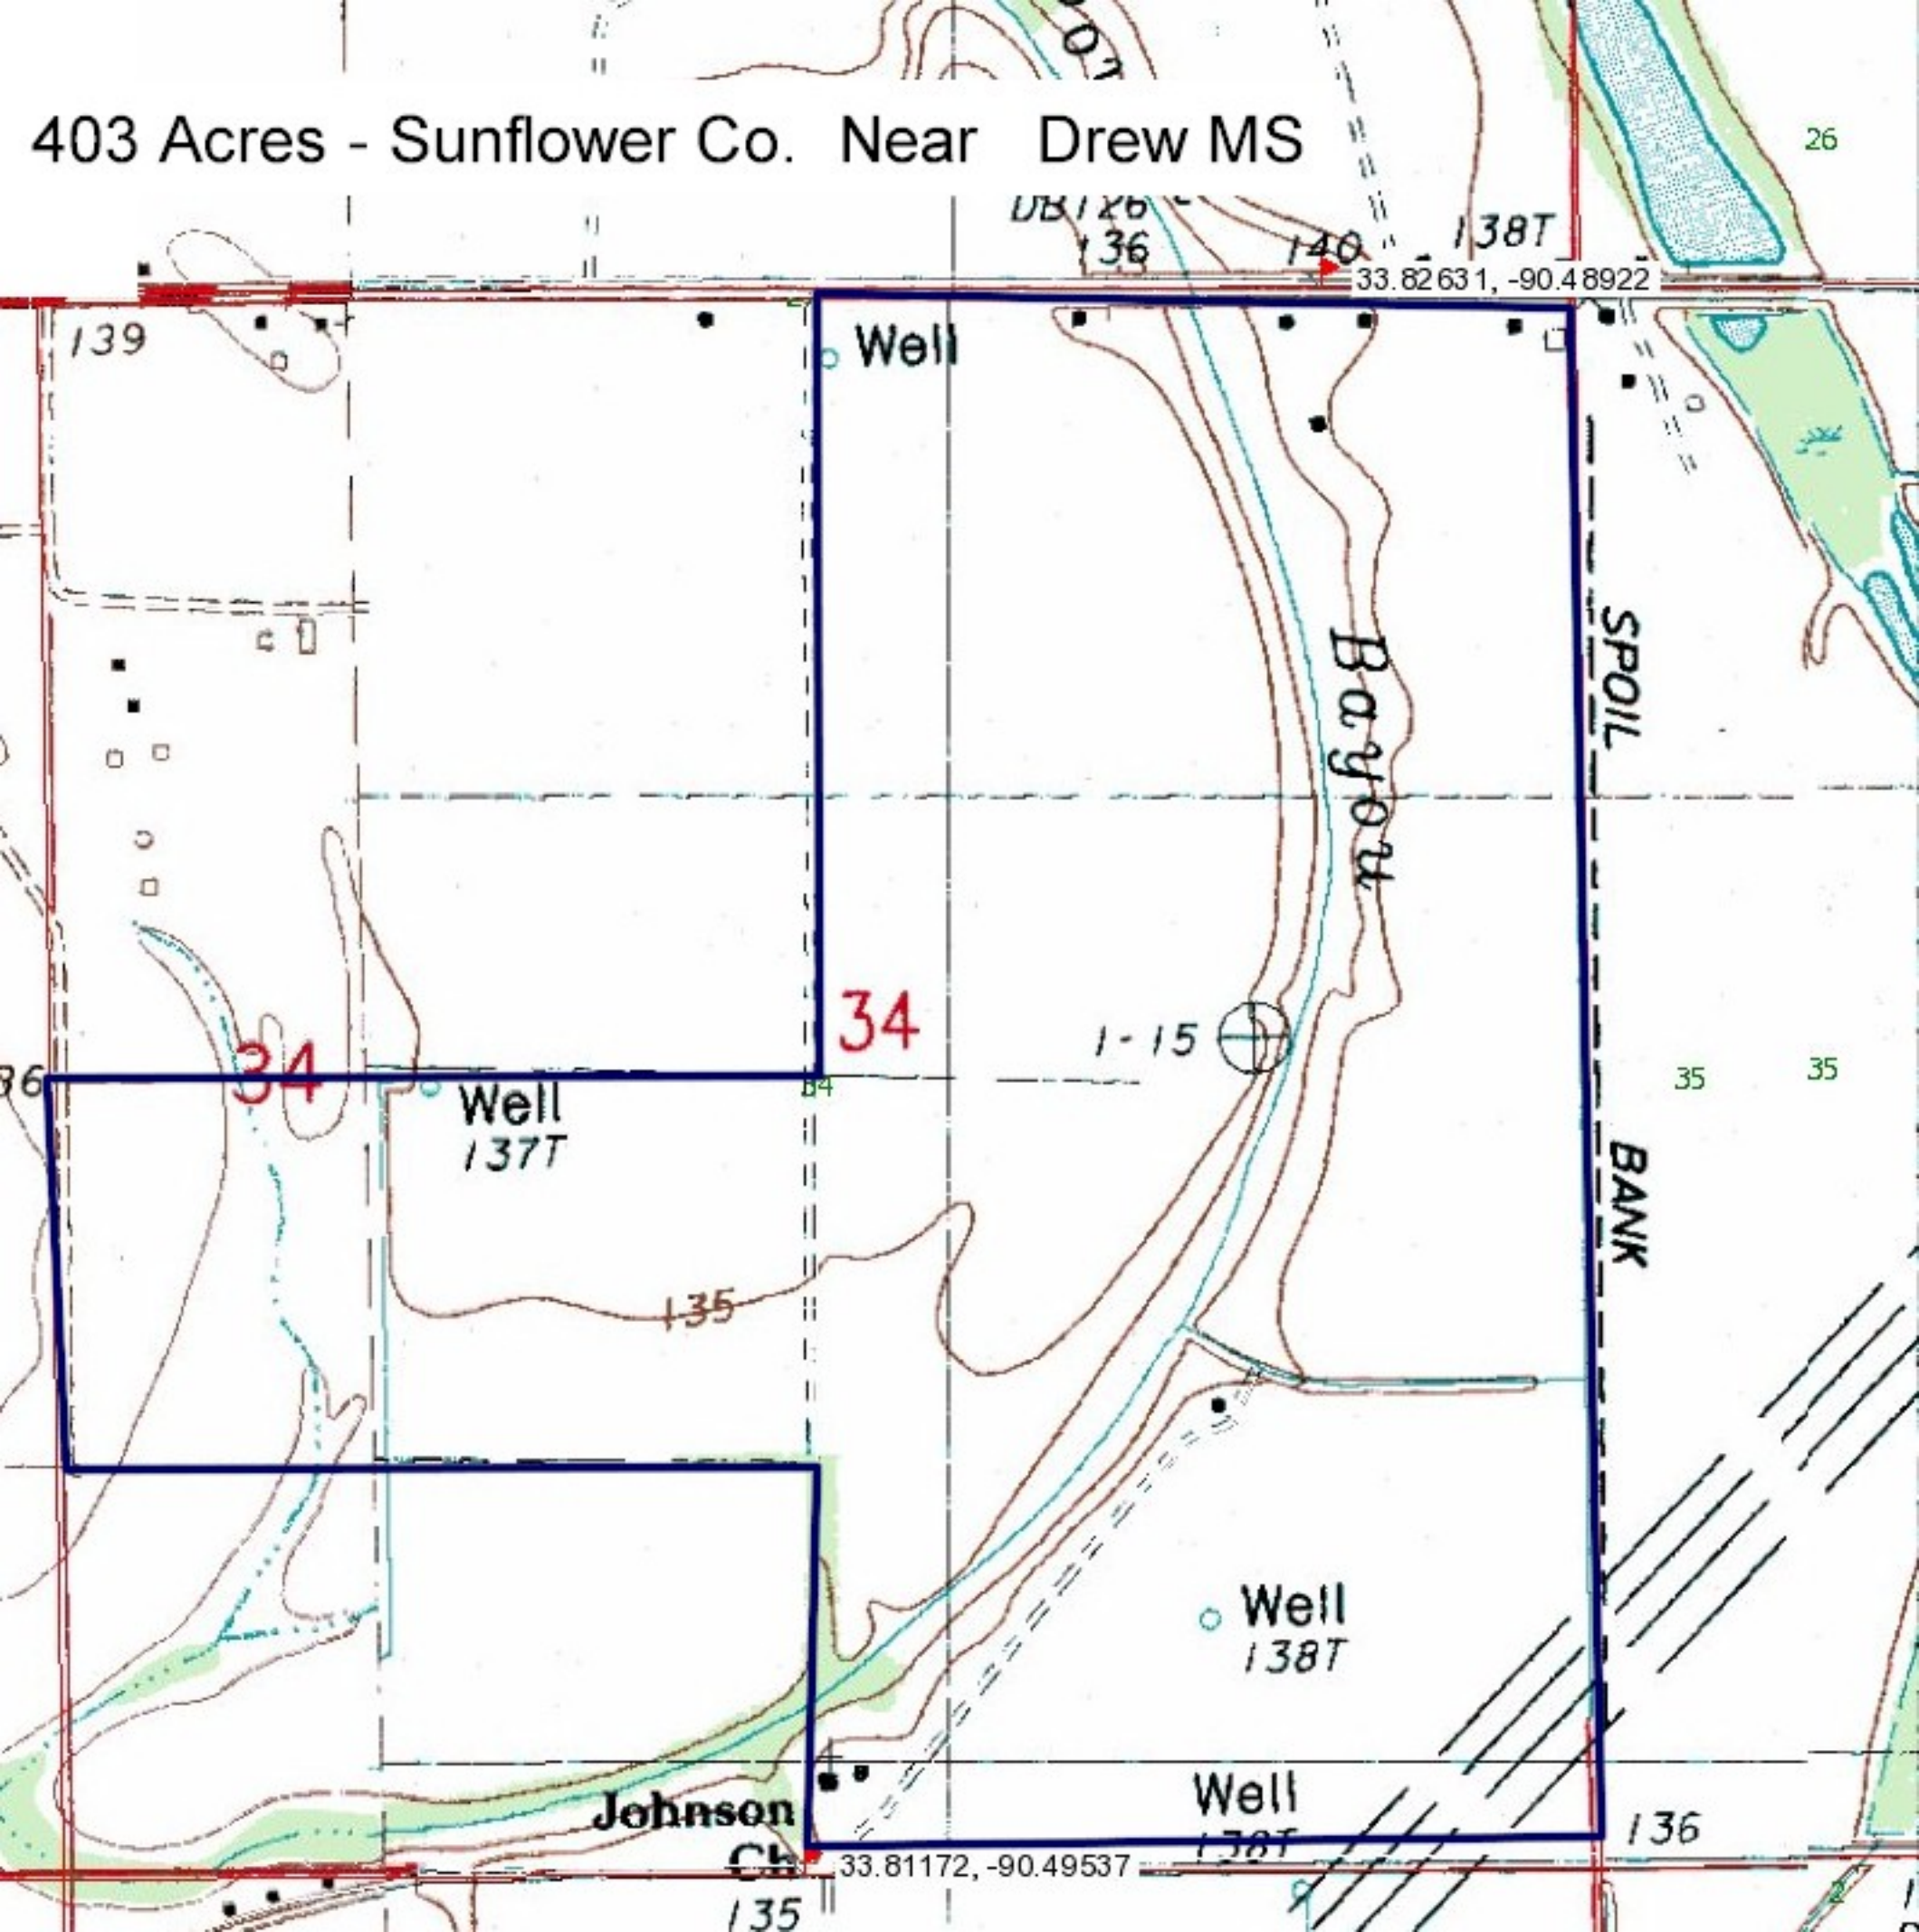

403 Acres - Sunflower Co. Near Drew MS

State: Mississippi
County: Sunflower
County Office: Sunflower County Farm Service Agency

U.S. Department of Agriculture
Farm Service Agency
2007 CCC-509B Worksheet

Crop	Base Acres	Payment Acres	Direct Yield	CC Yield	Payment Rate	Producer Name	Producer ID	Type	Share %	Direct Annual Payment
Farm Number: 4797										
Rice	136.6	116.1	4357	4357	0.0235		0939	OW	11.47%	$1,363
	136.6	116.1	4357	4357	0.0235		4103	OP	80%	$9,510
	136.6	116.1	4357	4357	0.0235		6040	OW	8.53%	$1,014
Upland Cotton	237.3	201.7	680	680	0.0667		0939	OW	11.47%	$1,049
	237.3	201.7	680	680	0.0667		4103	OP	80%	$7,319
	237.3	201.7	680	680	0.0667		6040	OW	8.53%	$780
Soybeans	4.1	3.5	20	20	0.44		0939	OW	11.47%	$4
	4.1	3.5	20	20	0.44		4103	OP	80%	$25
	4.1	3.5	20	20	0.44		6040	OW	8.53%	$3
Total:										$21,067

Wed Jul 25 08:06:19 CDT 2007

Page 1 of 1

Disclaimer:

The direct payment amounts reflected on this statement are based on 2007 payment rates.
The amounts may vary due to changes in payment acres, payment yields, producer eligibility, or producer shares.

The distribution of the form does not in any way obligate CCC to disburse the payment amounts reflected.

Note: Payment amounts will be calculated by multiplying payment acres, payment yields, share, permitted/AGI share, cropland factor and the payment rate. The payment amounts reflected on this statement do not take into account the permitted/AGI share or cropland factors. Background information can be obtained from any FSA county office.