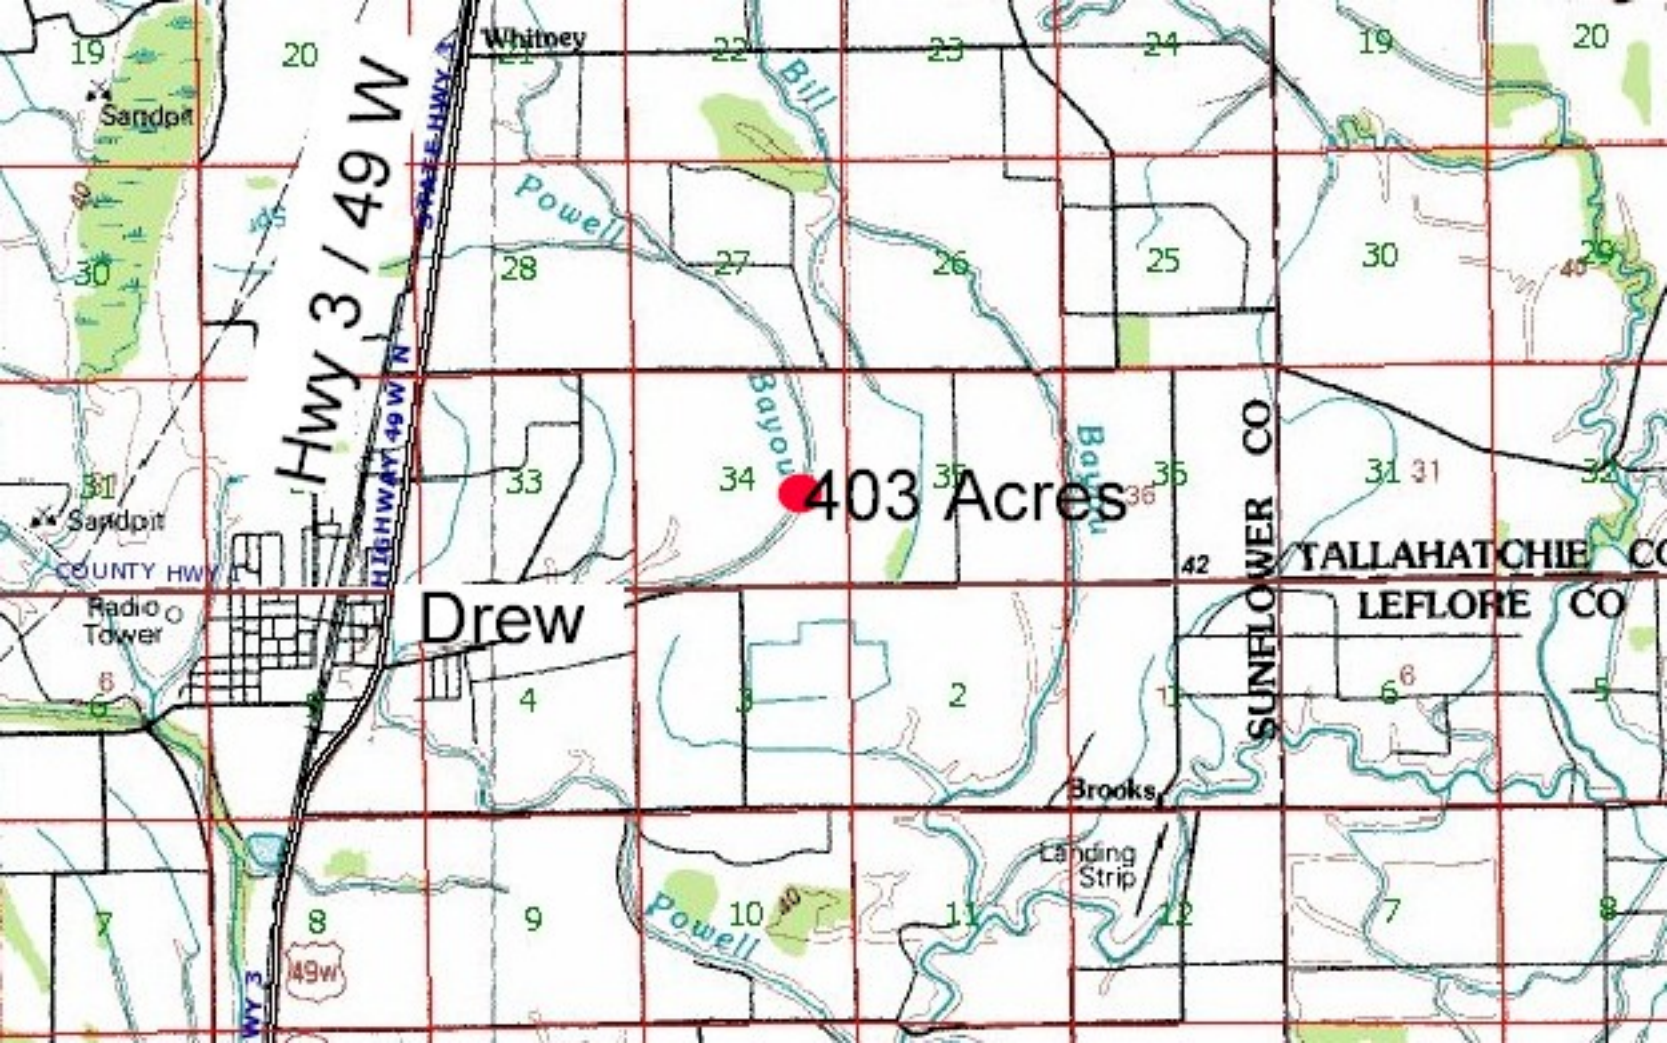

403 Acres - Sunflower Co.

Drew MS.

Precision Leveled

Cotton / Rice / Beans

\$2750.00

Hwy 3 / 49 W

Whitney

Bill

Brooks

Landing Strip

Powell

8
49w

Hoard Lake Rd

Hoard Lake Rd

Show labels

Miller Ln

Swoope Rd

Swoope Rd

500 ft

28 403 Acres - Sunflower Co. 27 near Drew MS

26

33.82631, -90.48922

33

35

3

2

403 Acres - Sunflower Co. Near Drew MS

State: Mississippi
 County: Sunflower
 County Office: Sunflower County Farm Service Agency

U.S. Department of Agriculture
 Farm Service Agency
 2007 CCC-509B Worksheet